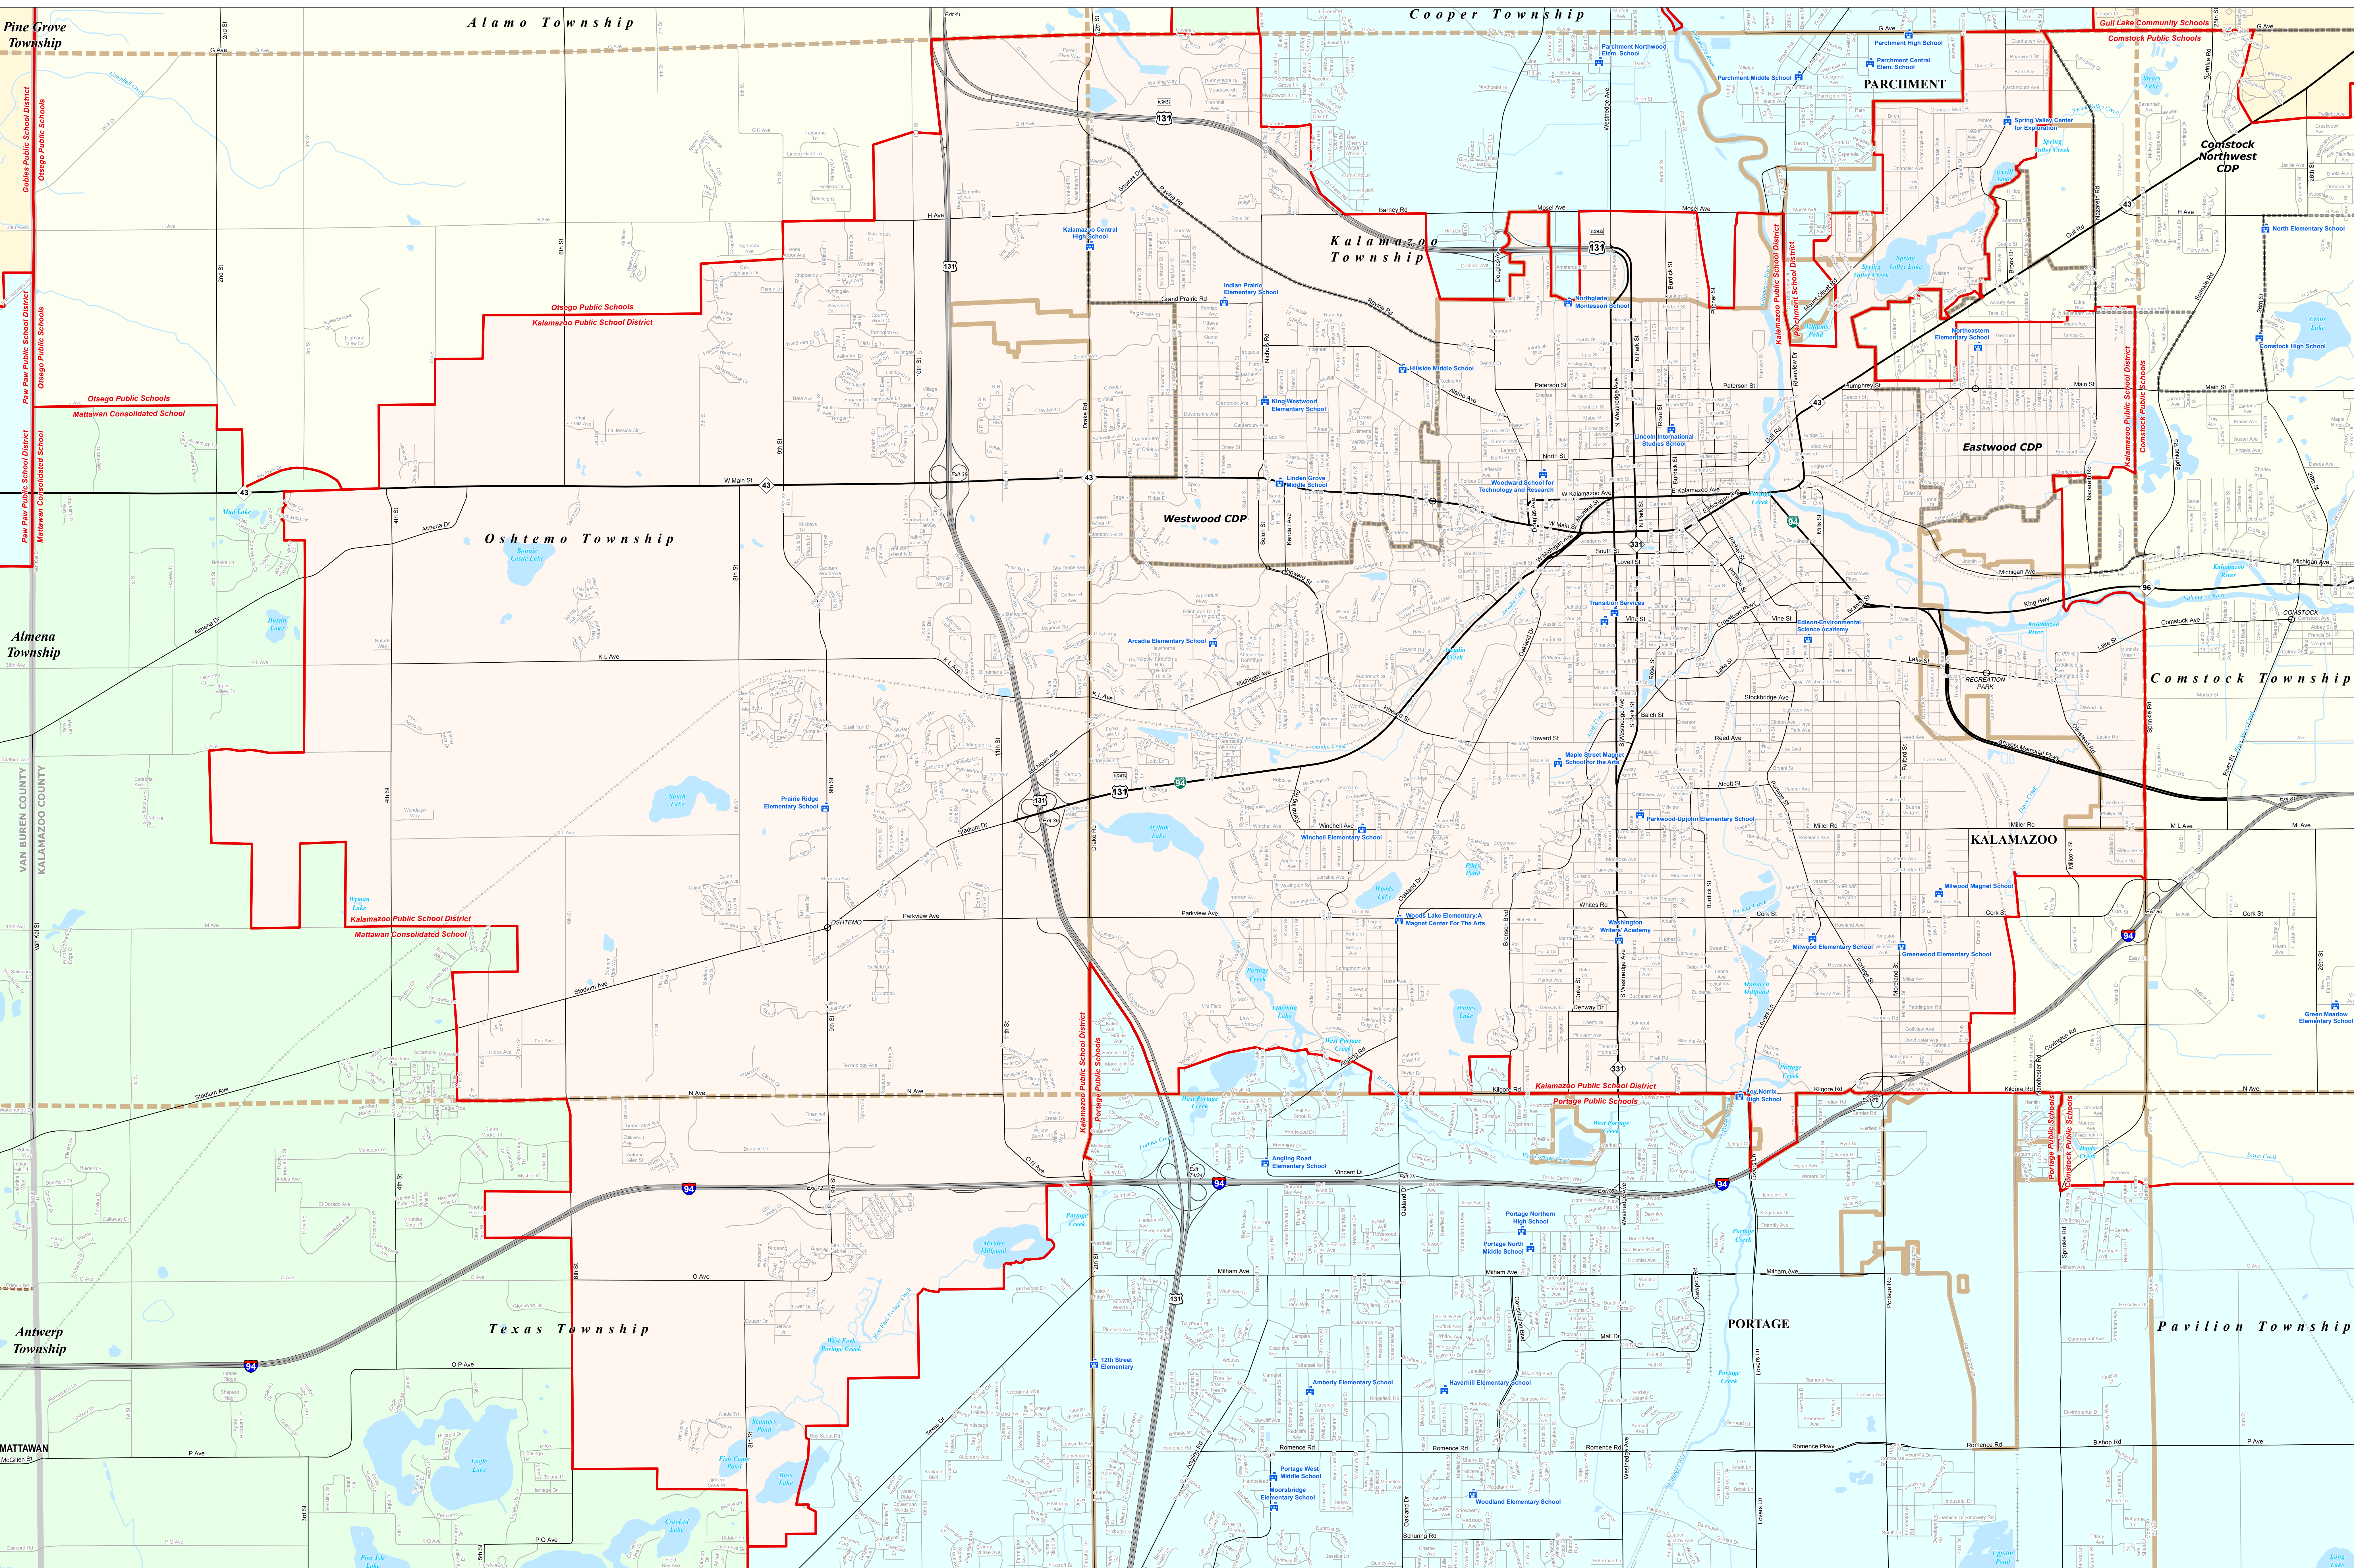

KALAMAZOO PUBLIC SCHOOL DISTRICT

Kalamazoo RESA

0 0.25 0.5 1 Miles

BTMB
11/12/13

Legend

- School District
- County
- City
- Township
- Village
- Census Designated Place
- Unincorporated Place
- School
- Freeway
- Primary Road
- Local Road
- Railroad
- Water Feature
- River, Stream, or Drain